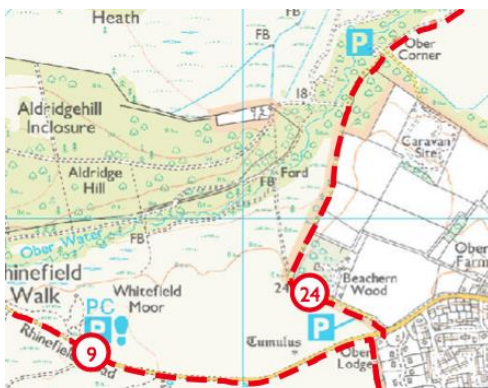

New Forest Marathon Information

Date: Sunday September 8th 2019

Race Start Times: Full 9.00am, Half 9:55am, 10k 10.25am, 5k 10:40am

Full and Half Route

10K Route

NB: Numbers marked on the map indicate mileage markers of the Marathon route

- Rhinefield Road will be closed between the A35 and Beachern Wood Car Park from 9.00am until 1.30pm.
- Guests from Black Knowl Caravan Club Site can exit on Sunday morning any time **before 10.15am**
- All traffic from Black Knowl Caravan Site must exit left towards Brockenhurst Village
- The Campsite road will be closed between 10.15am and 2pm while the bulk of runners from the Full, Half and 10k route pass through.
- After 2pm the road will re-open providing it is safe for both caravan users and runners but please take extreme caution as runners will still be on the roads.